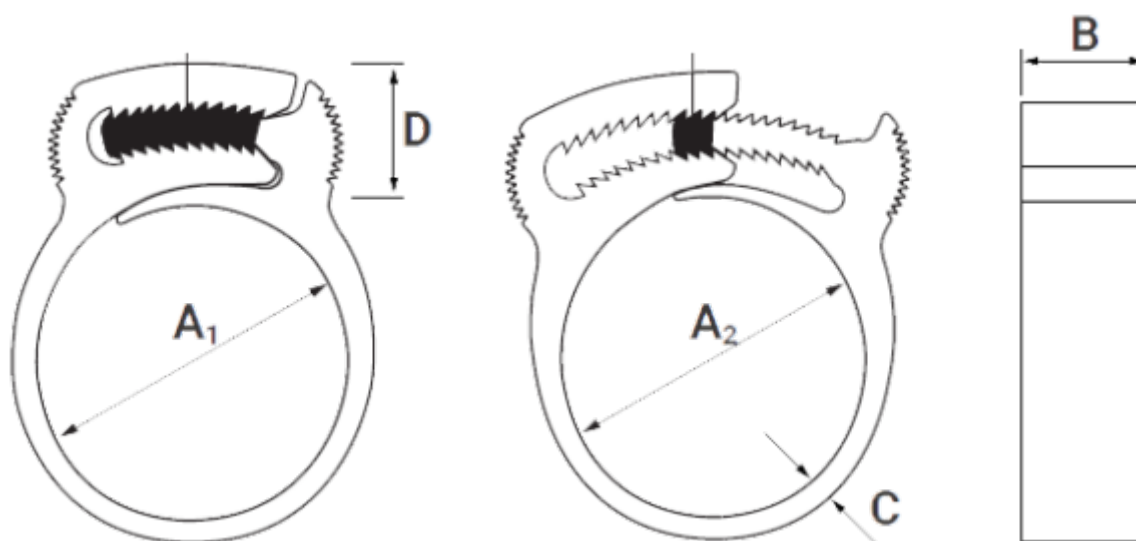

Data Sheet

Article number: 5633

Description: KLEEclips type 80 Ø79.9-84.4

Measures

A1 = 79.8

A2 = 86.0

B = 9.0

C = 2.6

D = 17.7

Size = 80

Weight (g) = 129